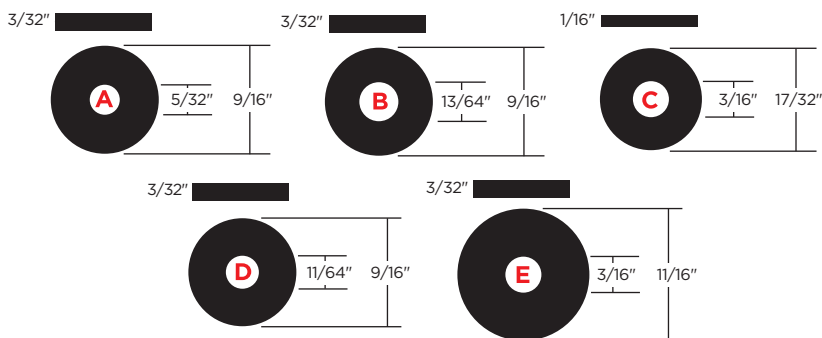

**Valve Sizing Chart**

These drawings are actual size. Make sure your printer doesn't scale it when printing. To check, measure the inch scale below.

**Valve Stem and Fingerbutton Washers**

For upstroke or downstroke alignment and silencing

**A. Universal Size:**

1/2" o.d., 7/32" i.d. x thickness

**Firm Cork Valve Stem Washer**

- 1/64" (dozen) 700552 (hundred) 700553
- 1/32" (dozen) 700554 (hundred) 700555
- 3/64" (dozen) 700556 (hundred) 700557
- 1/16" (dozen) 700558 (hundred) 700559

- 1/2" o.d., 11/64" i.d. x .110"  
(dozen) 700596 (hundred) 700595

**C. Baritone/Euphonium:**

- 11/16" o.d., 3/16" i.d. x .100"  
(dozen) 700594 (hundred) 700593

**Valve Stem and Fingerbuttons: Quiet Black Washers**

- A. Fingerbutton. Fits most makes. A410 Size.  
700600 (dozen) 700601 (hundred)
- B. Valve Stem. Fits most makes.  
700624 (dozen) 700625 (hundred)
- C. Valve Stem & Finger-button. Fits other makes. A412 Size.  
700602 (dozen) 700603 (hundred)
- D. Valve Stem & Fingerbutton. Fits baritone horn. A413 Size.  
700604 (dozen) 700605 (hundred)
- E. Valve Stem & Fingerbutton. Fits sousaphone. A415 Size.  
700606 (dozen) 700607 (hundred)