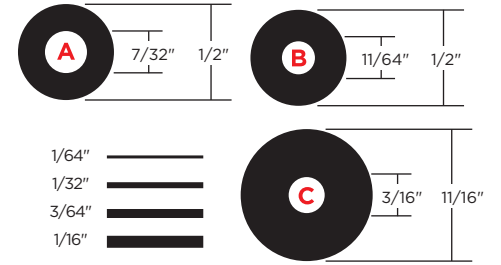

**Top cap washers: Quiet black washers**

- A. Trumpet. Fits Bach and others.  
(dozen) 700501 (hundred) 700502
- B. Trumpet. Fits Holton and Bundy and others. A400 Size.  
(dozen) 700608 (hundred) 700609
- C. Trumpet. Fits Olds and others. A401 Size.  
(dozen) 700610 (hundred) 700611
- D. Trumpet. Fits Conn, King, Yamaha and others. A402 Size.  
(dozen) 700612 (hundred) 700613
- E. Trumpet. Fits Getzen and others. A403 Size.  
(dozen) 700614 (hundred) 700615
- F. Baritone Horn. Fits Holton and others. A404 Size.  
(dozen) 700616 (hundred) 700617
- G. Sousaphone. Fits King and others. A406 Size.  
(dozen) 700618 (hundred) 700619
- H. Sousaphone. Fits Holton and others. A407 Size.  
(dozen) 700620 (hundred) 700621
- I. Trumpet. Fits Leblanc, Selmer and others. A416 Size.  
(dozen) 700622 (hundred) 700623
- J. Trumpet. Fits Schilke.  
(dozen) 700626 (hundred) 700627

**Valve Sizing Chart**

These drawings are actual size. Make sure your printer doesn't scale it when printing. To check, measure the inch scale below.

**Valve Stem and Fingerbutton Washers**

For upstroke or downstroke alignment and silencing

**A. Universal Size:**

1/2" o.d., 7/32" i.d. x thickness

**Firm Cork Valve Stem Washer**

- 1/64" (dozen) 700552 (hundred) 700553
- 1/32" (dozen) 700554 (hundred) 700555
- 3/64" (dozen) 700556 (hundred) 700557
- 1/16" (dozen) 700558 (hundred) 700559

- A. Fingerbutton. Fits most makes. A410 Size.  
700600 (dozen) 700601 (hundred)
- B. Valve Stem. Fits most makes.  
700624 (dozen) 700625 (hundred)
- C. Valve Stem & Finger-button. Fits other makes. A412 Size.  
700602 (dozen) 700603 (hundred)
- D. Valve Stem & Fingerbutton. Fits baritone horn. A413 Size.  
700604 (dozen) 700605 (hundred)
- E. Valve Stem & Fingerbutton. Fits sousaphone. A415 Size.  
700606 (dozen) 700607 (hundred)